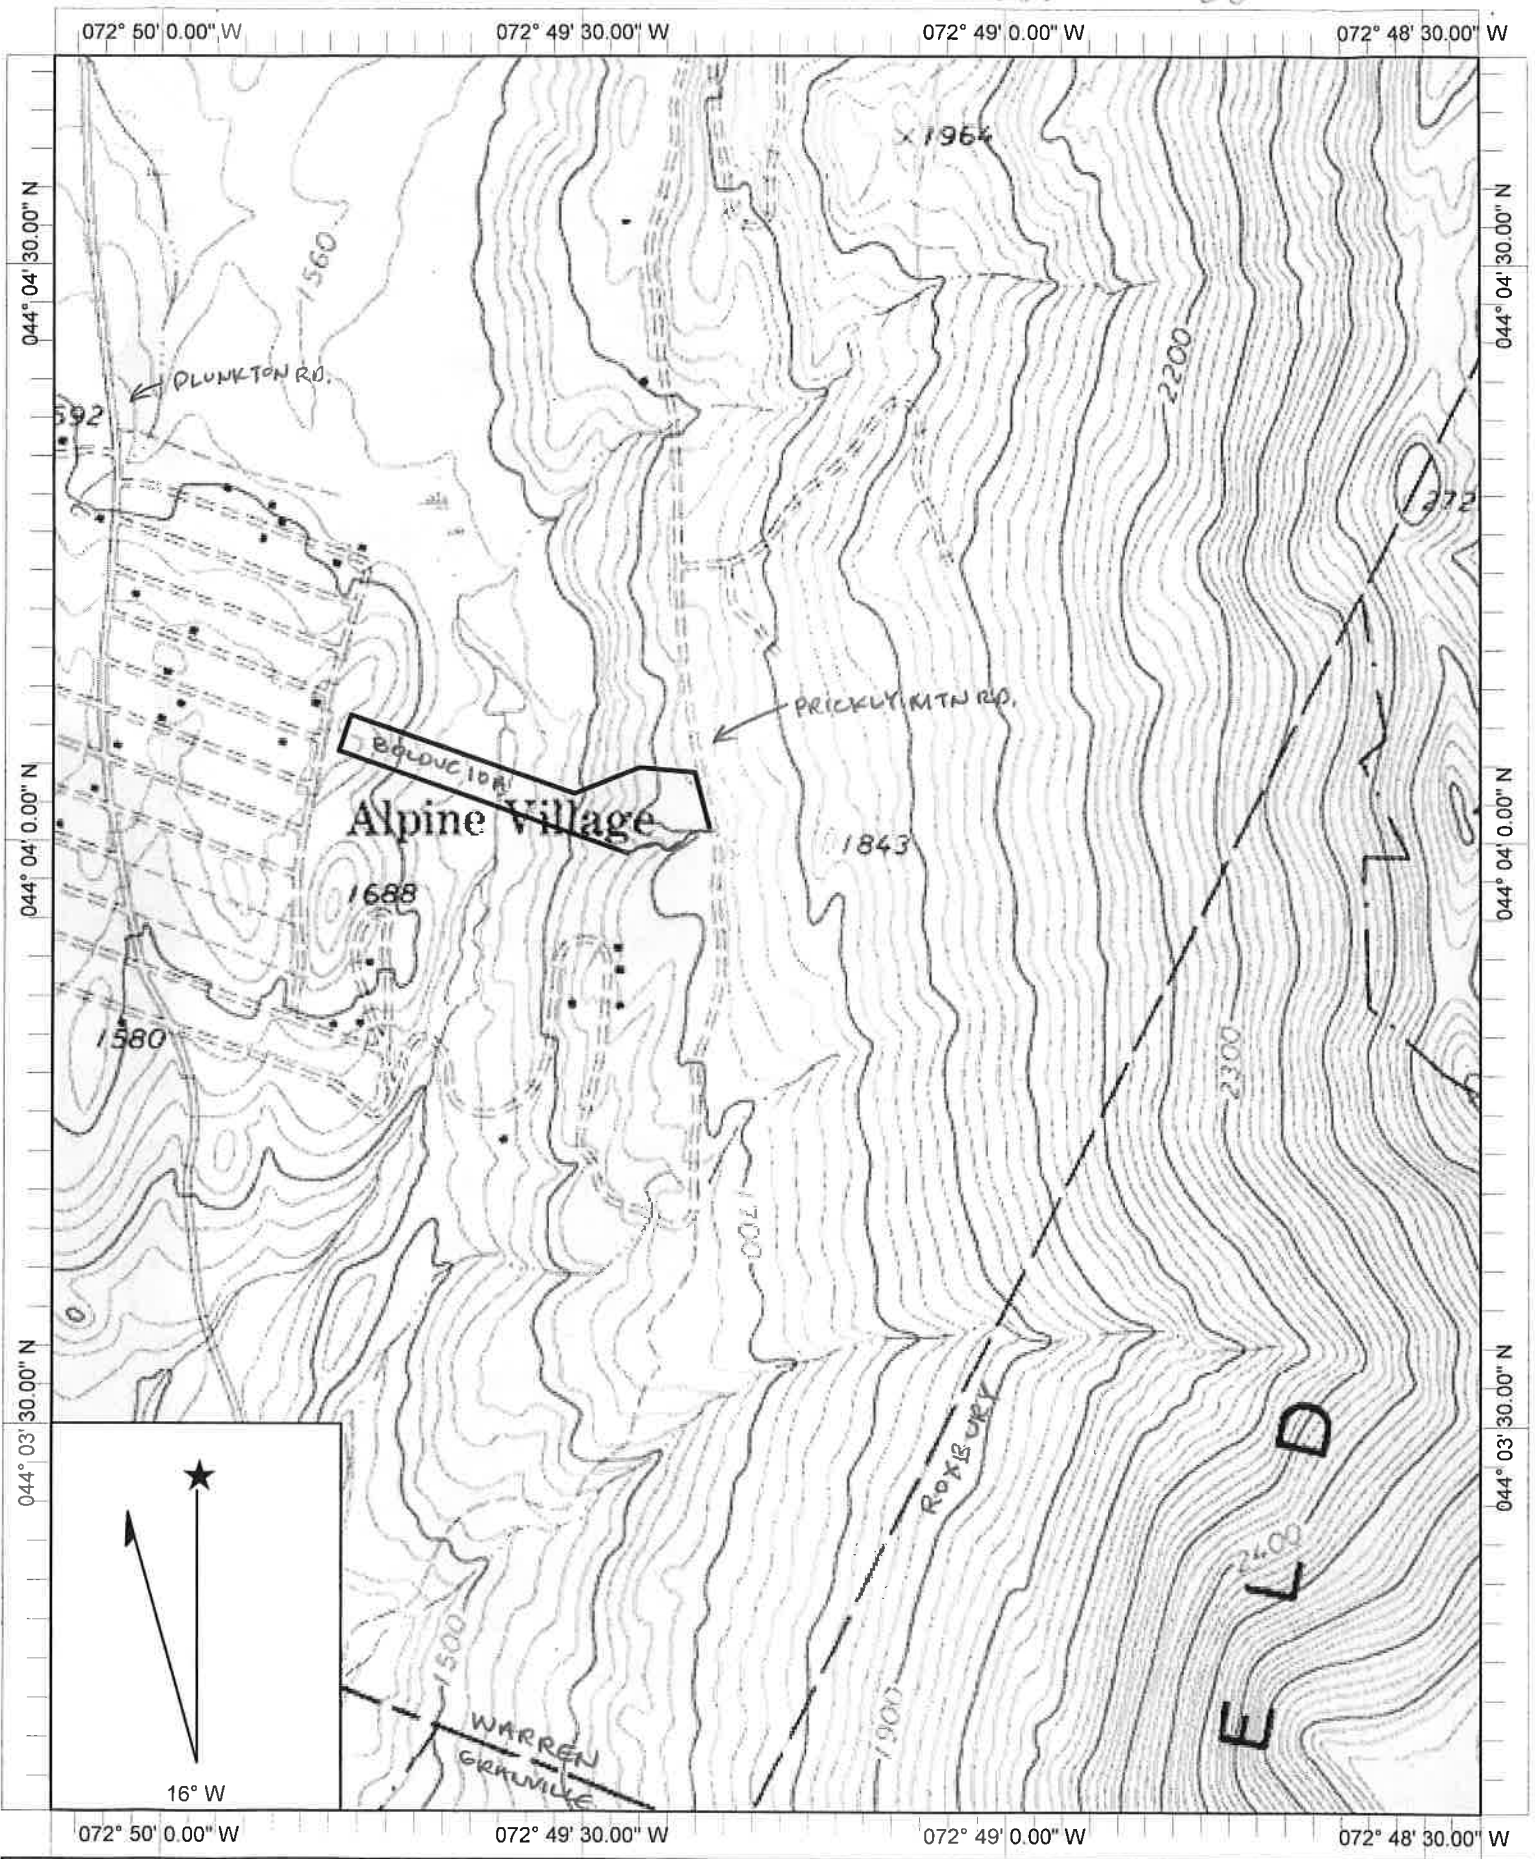

038004-400

<p>Name: WARREN          Date: 11/14/100          Scale: 1 inch equals 1000 feet</p>	<p>Location: 044° 03' 55.5" N 072° 49' 16.8" W          Caption: Bolduc</p>
<p>Site Location Map</p>	