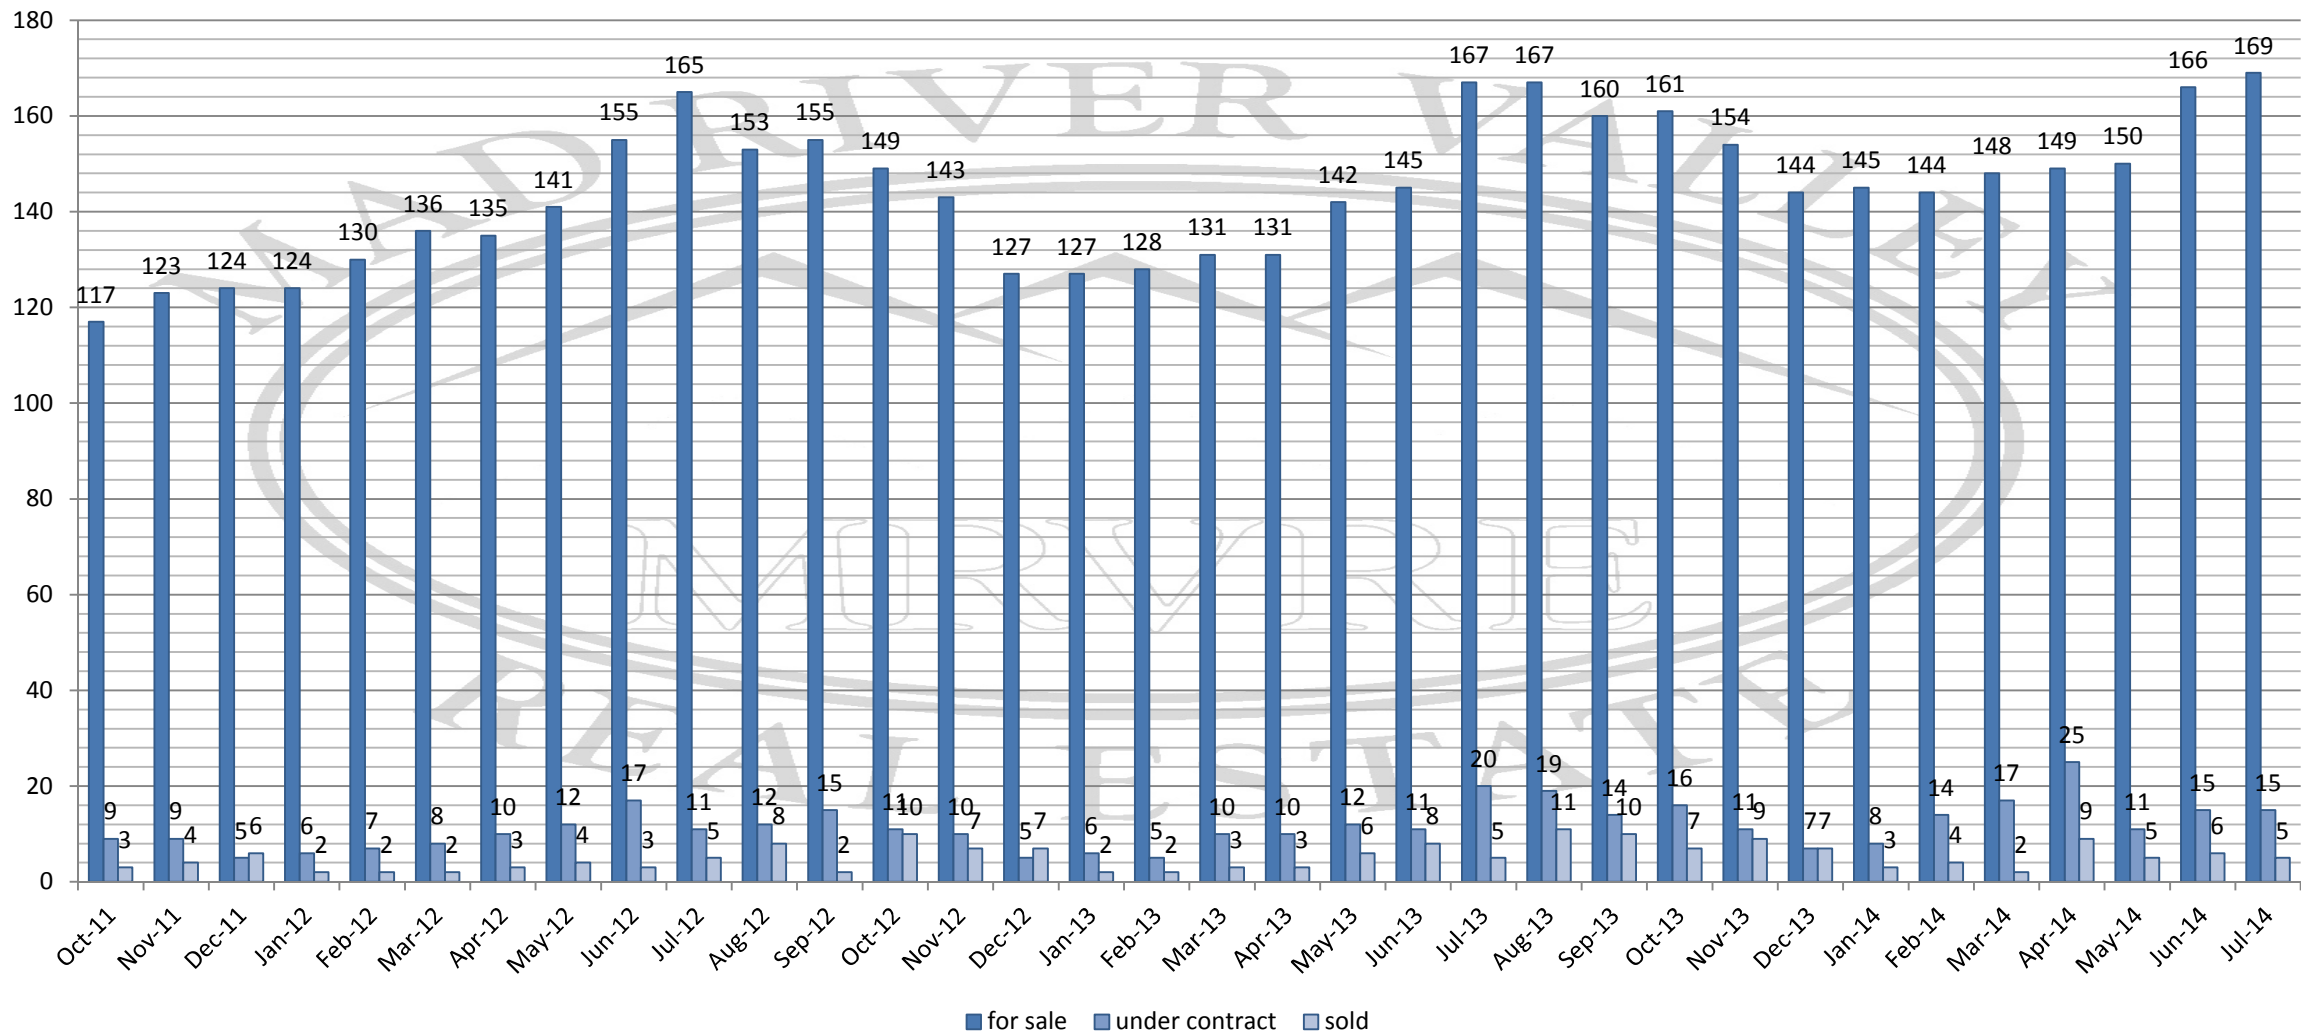

## Mad River Valley Residential Property

Statistics were taken on the last day of the month from the Northern New England Real Estate Network.

The towns of Fayston, Moretown, Waitsfield and Warren were included.