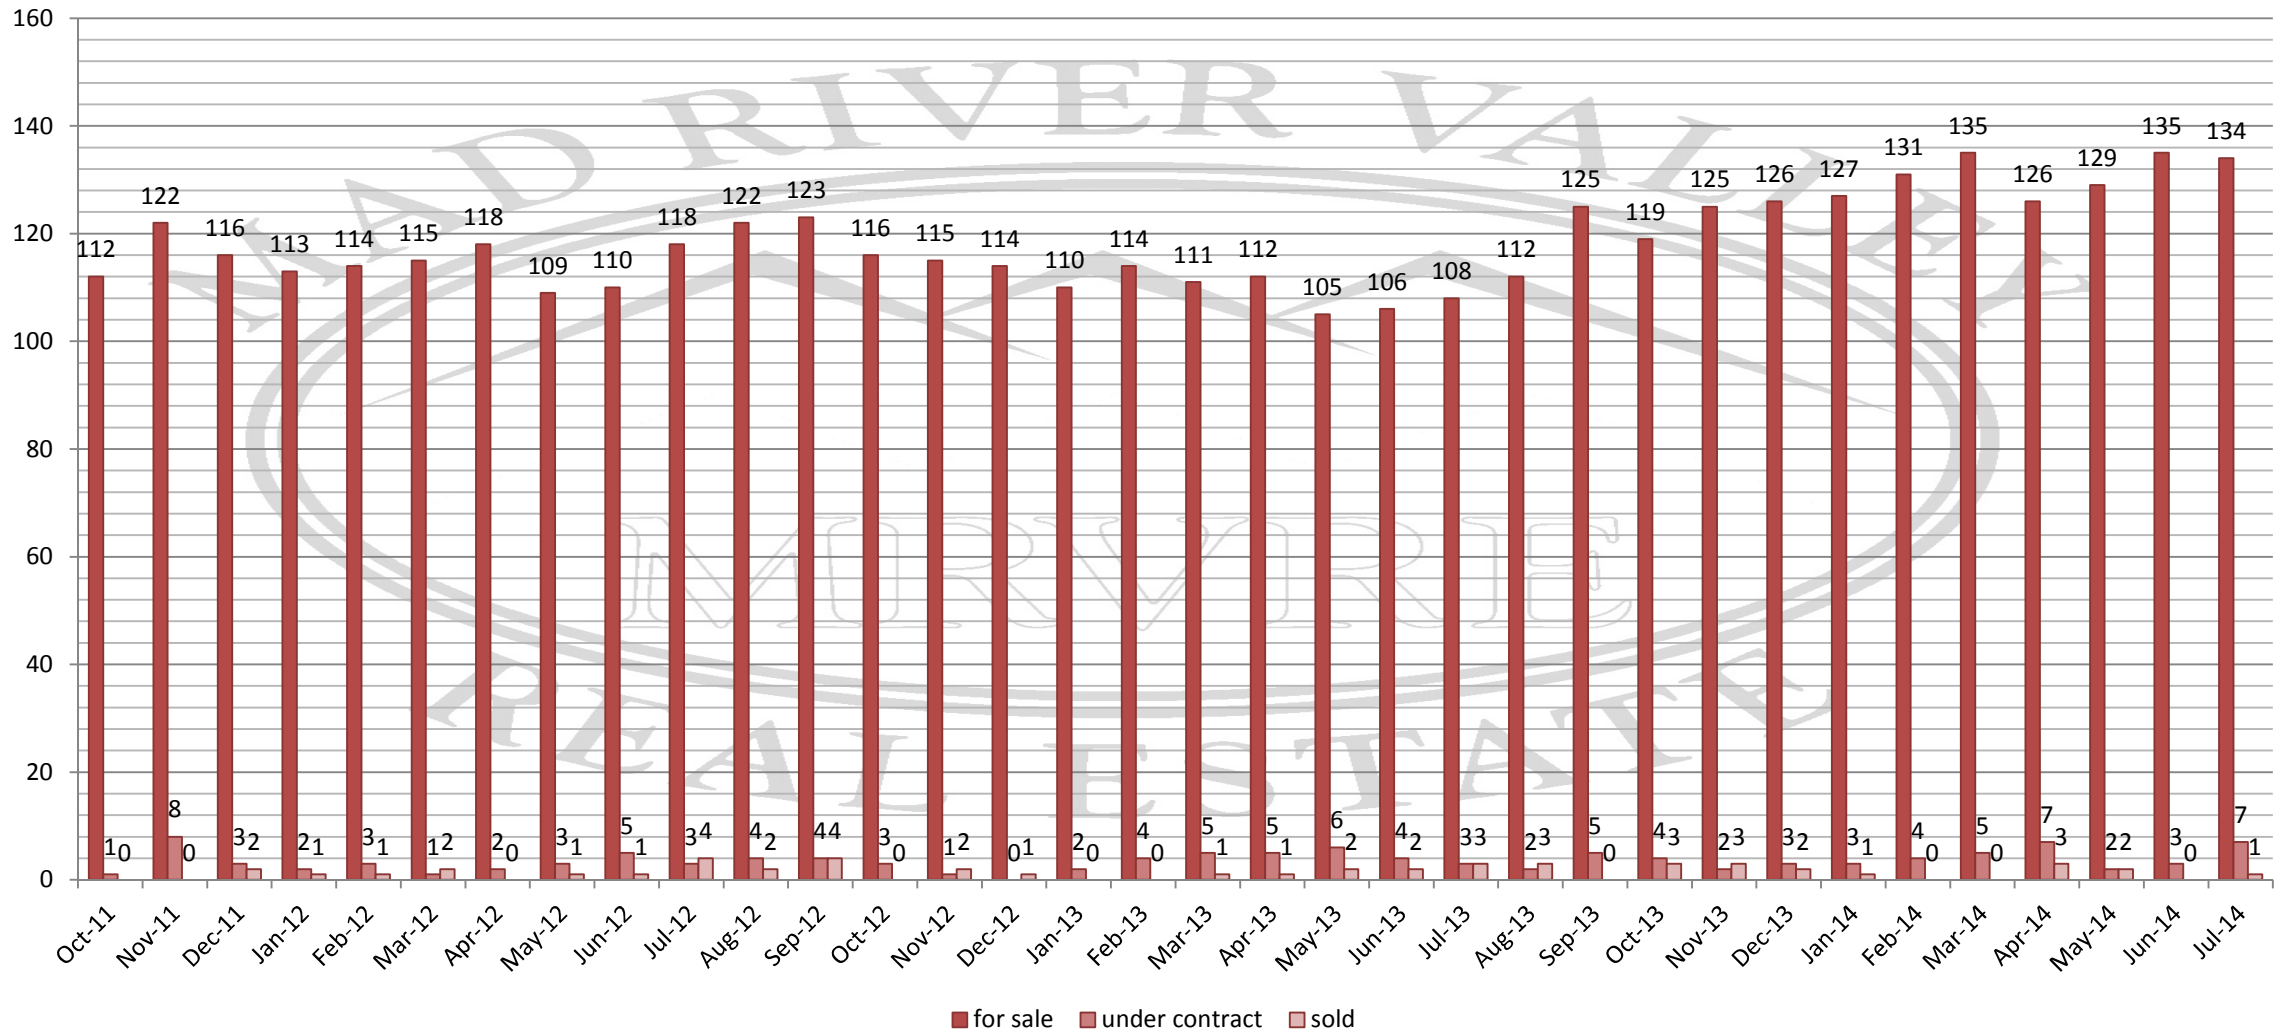

Mad River Valley Land

Statistics were taken on the last day of the month from the Northern New England Real Estate Network.
 The towns of Fayston, Moretown, Waitsfield and Warren were included.