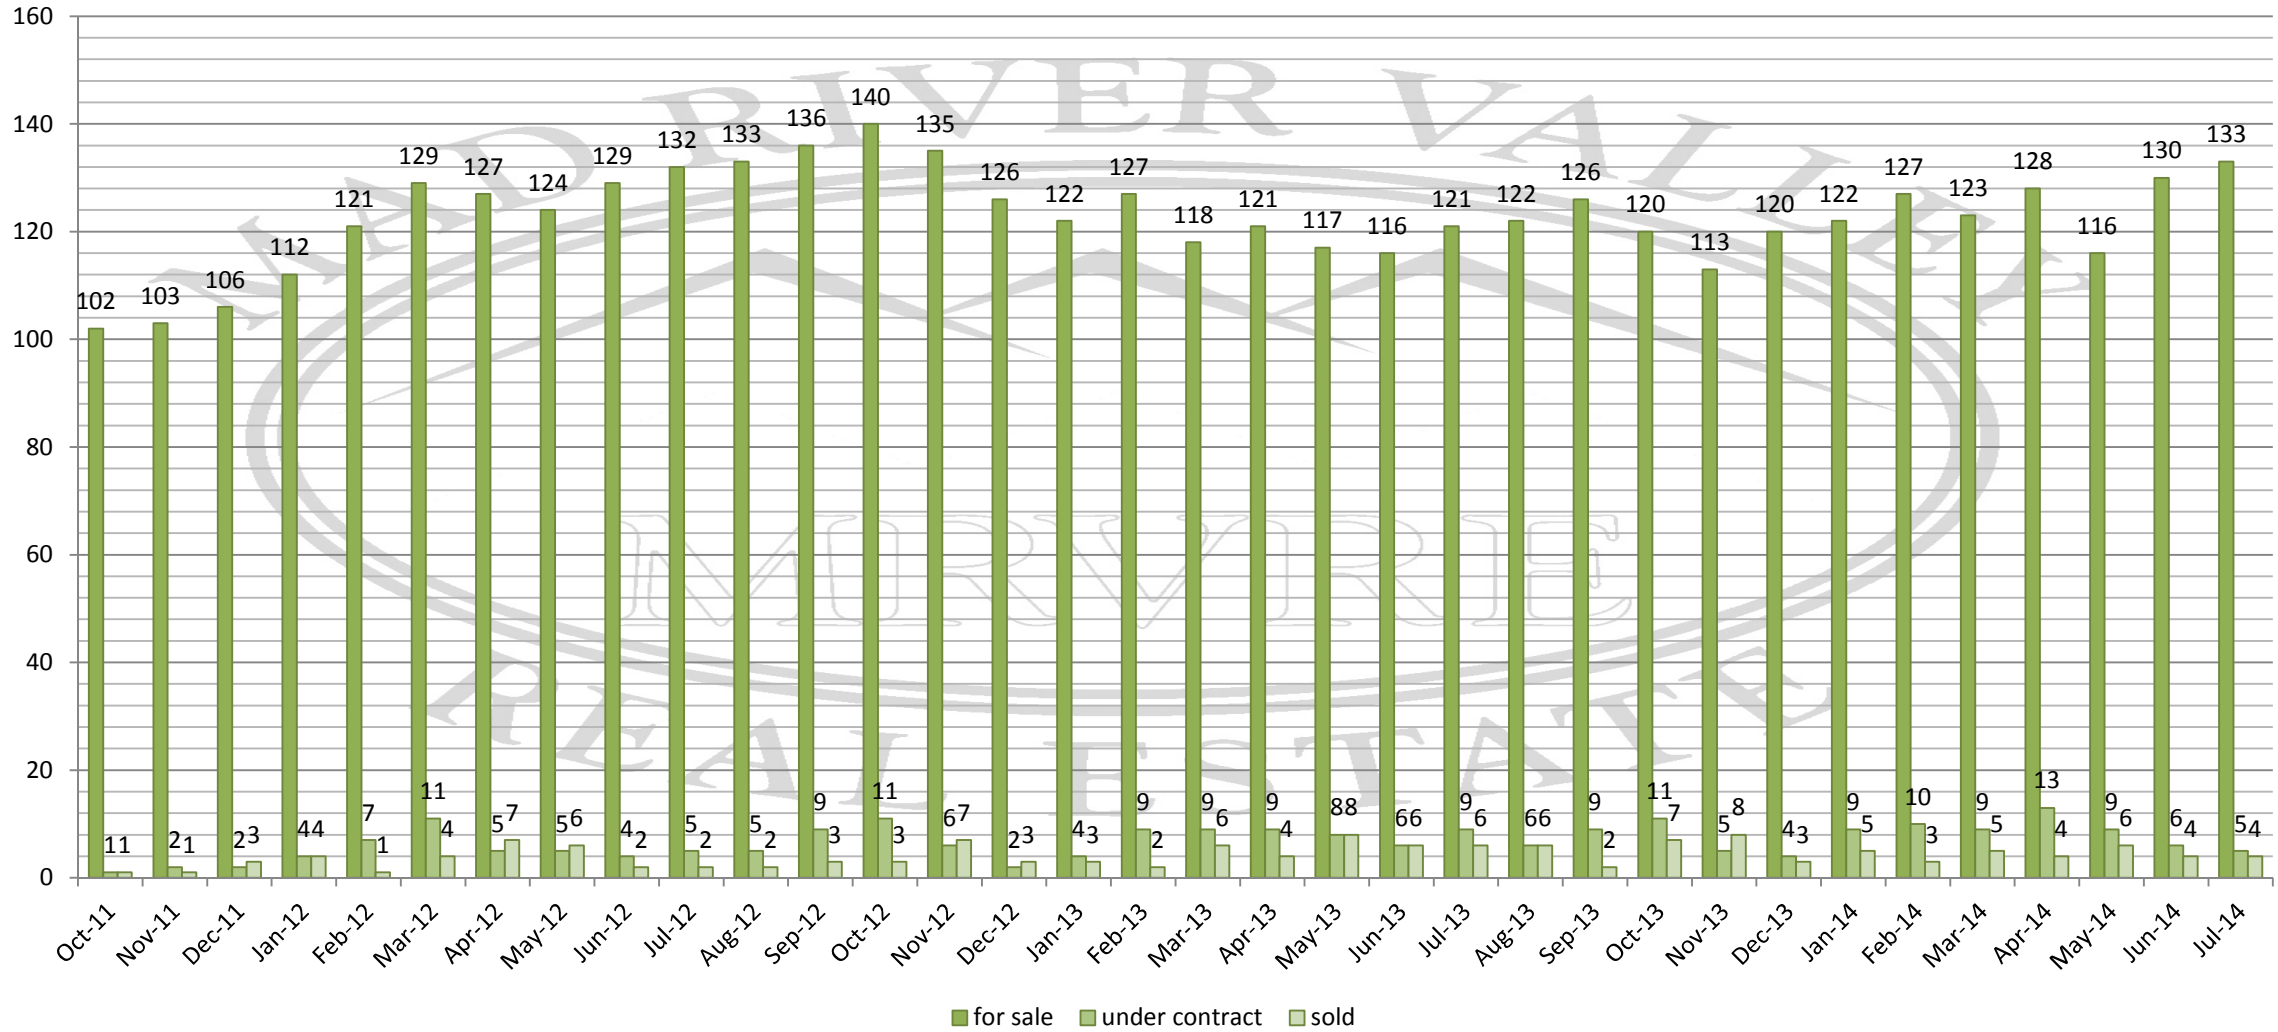

Mad River Valley Condominiums

Statistics were taken on the last day of the month from the Northern New England Real Estate Network.
 The towns of Fayston, Moretown, Waitsfield and Warren were included.