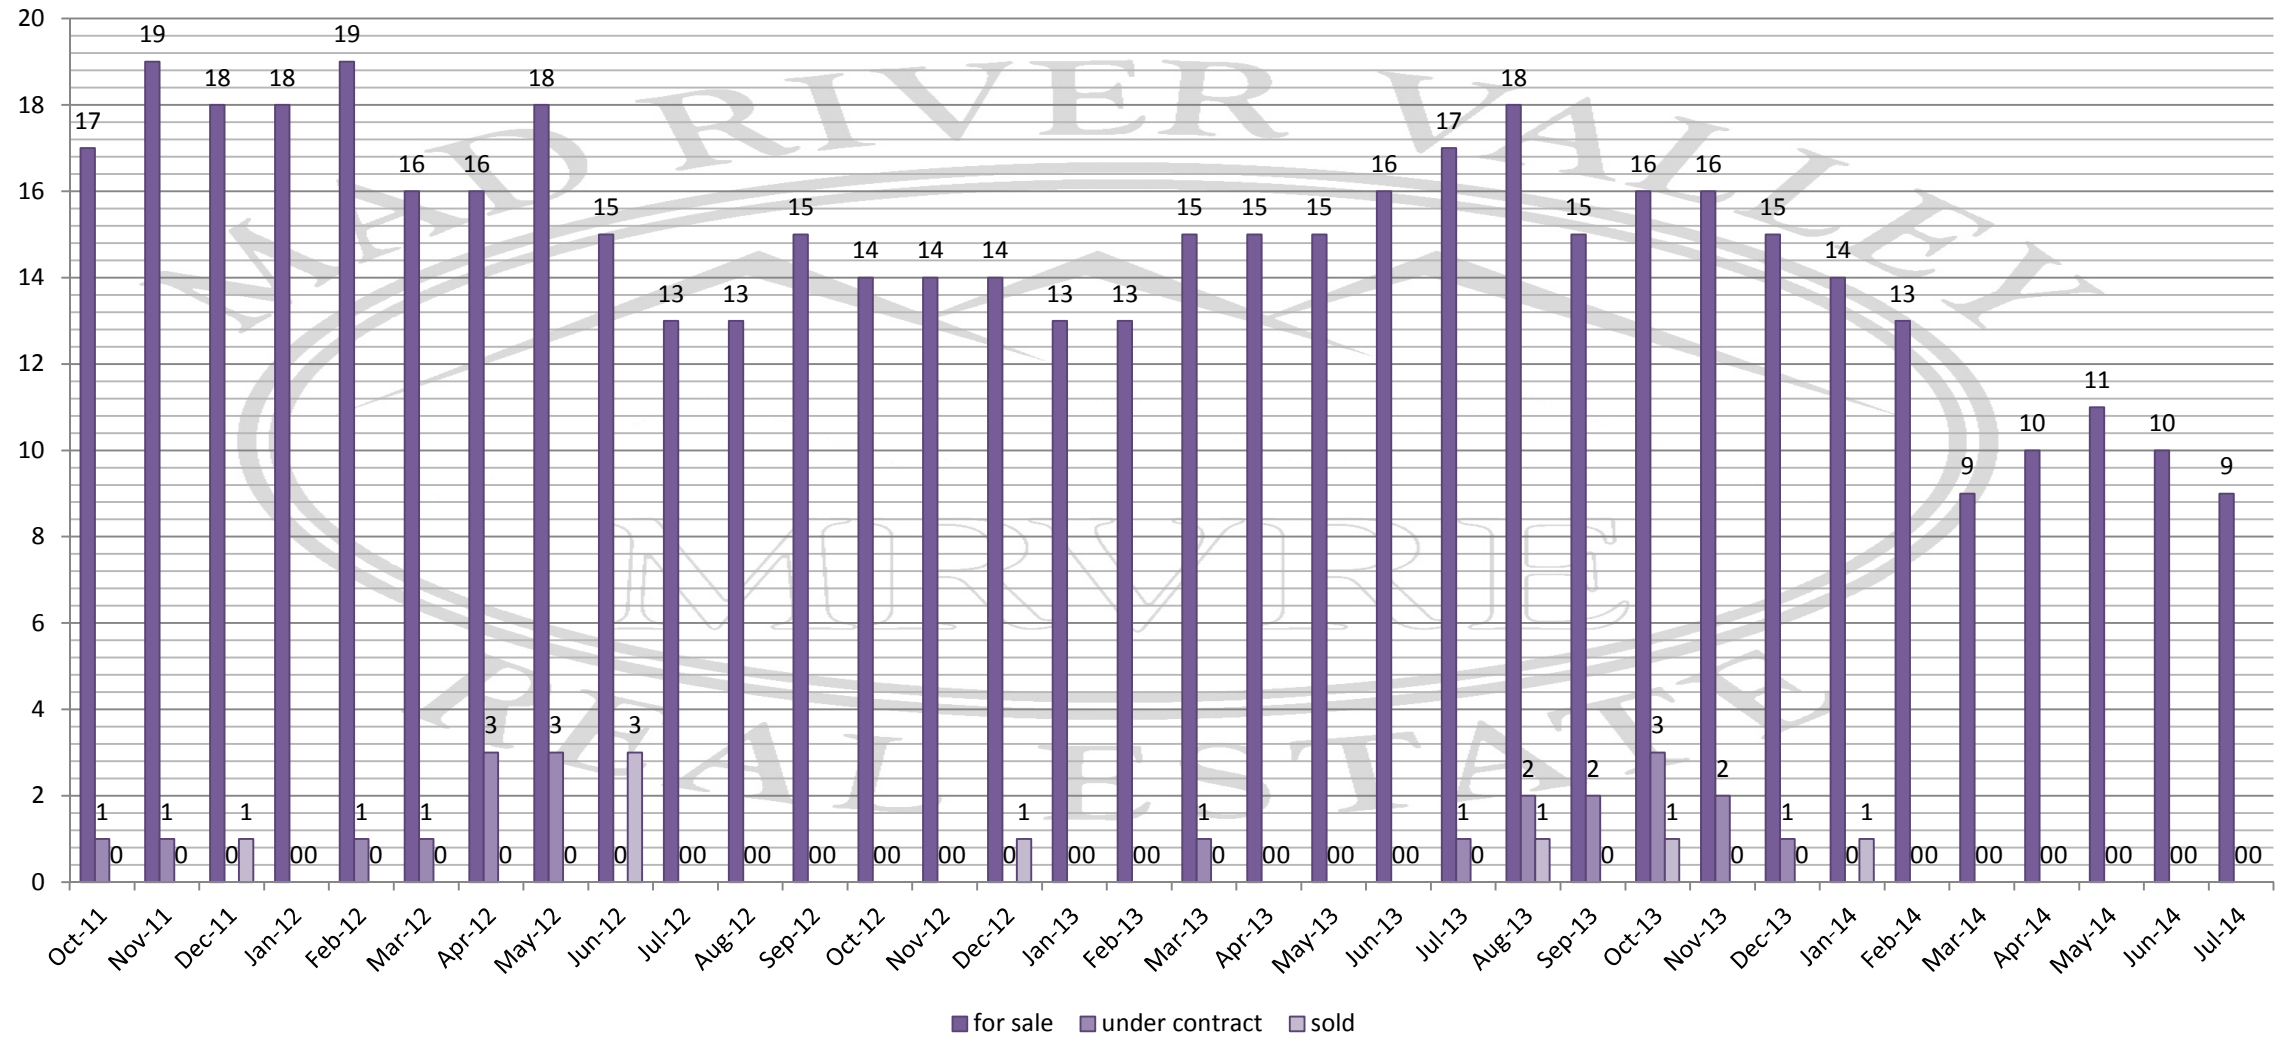

Mad River Valley Commercial Property

Statistics were taken on the last day of the month from the Northern New England Real Estate Network.
 The towns of Fayston, Moretown, Waitsfield and Warren were included.