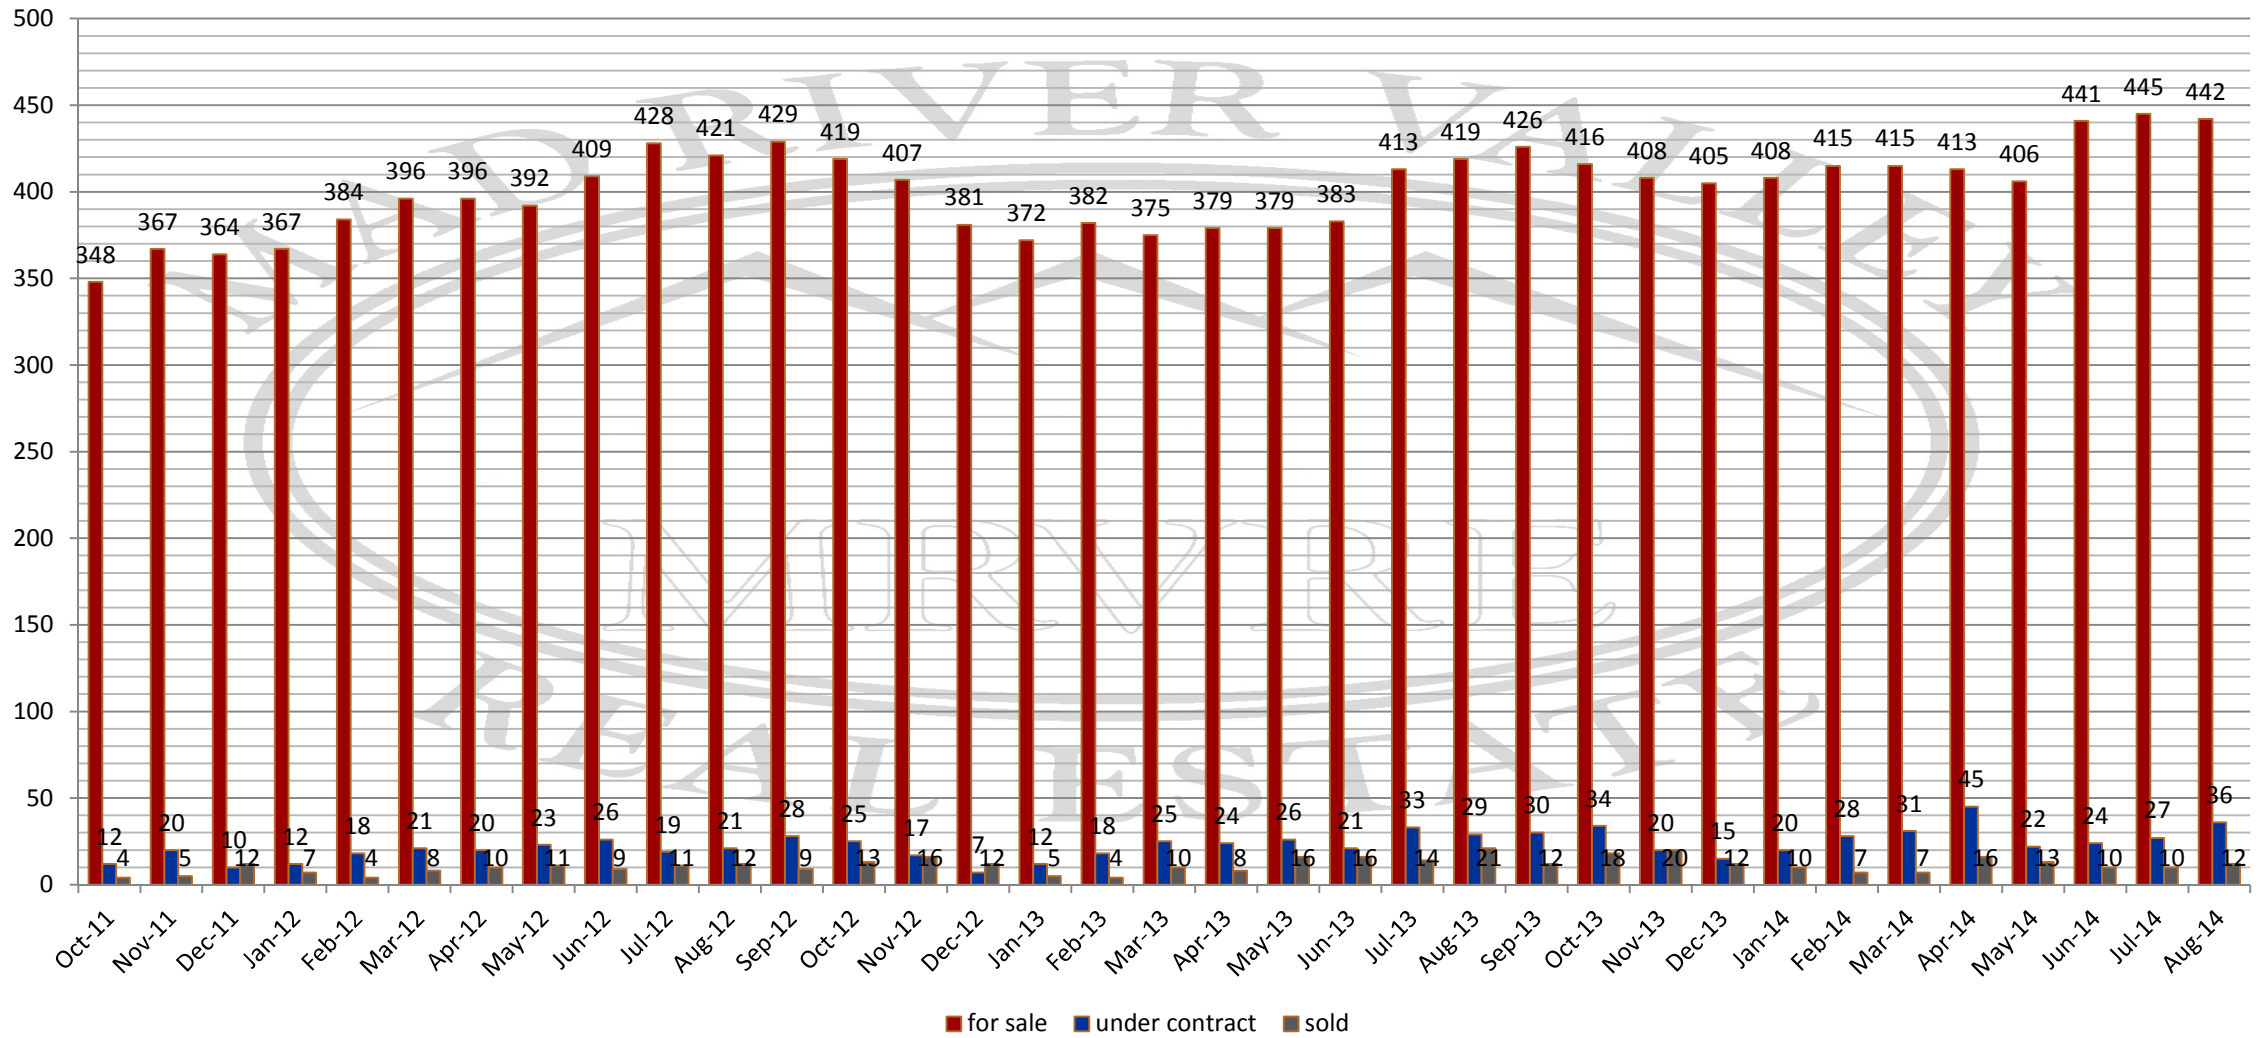

## Mad River Valley Property

Statistics were taken on the last day of the month from the Northern New England Real Estate Network.

The towns of Fayston, Moretown, Waitsfield and Warren were included.