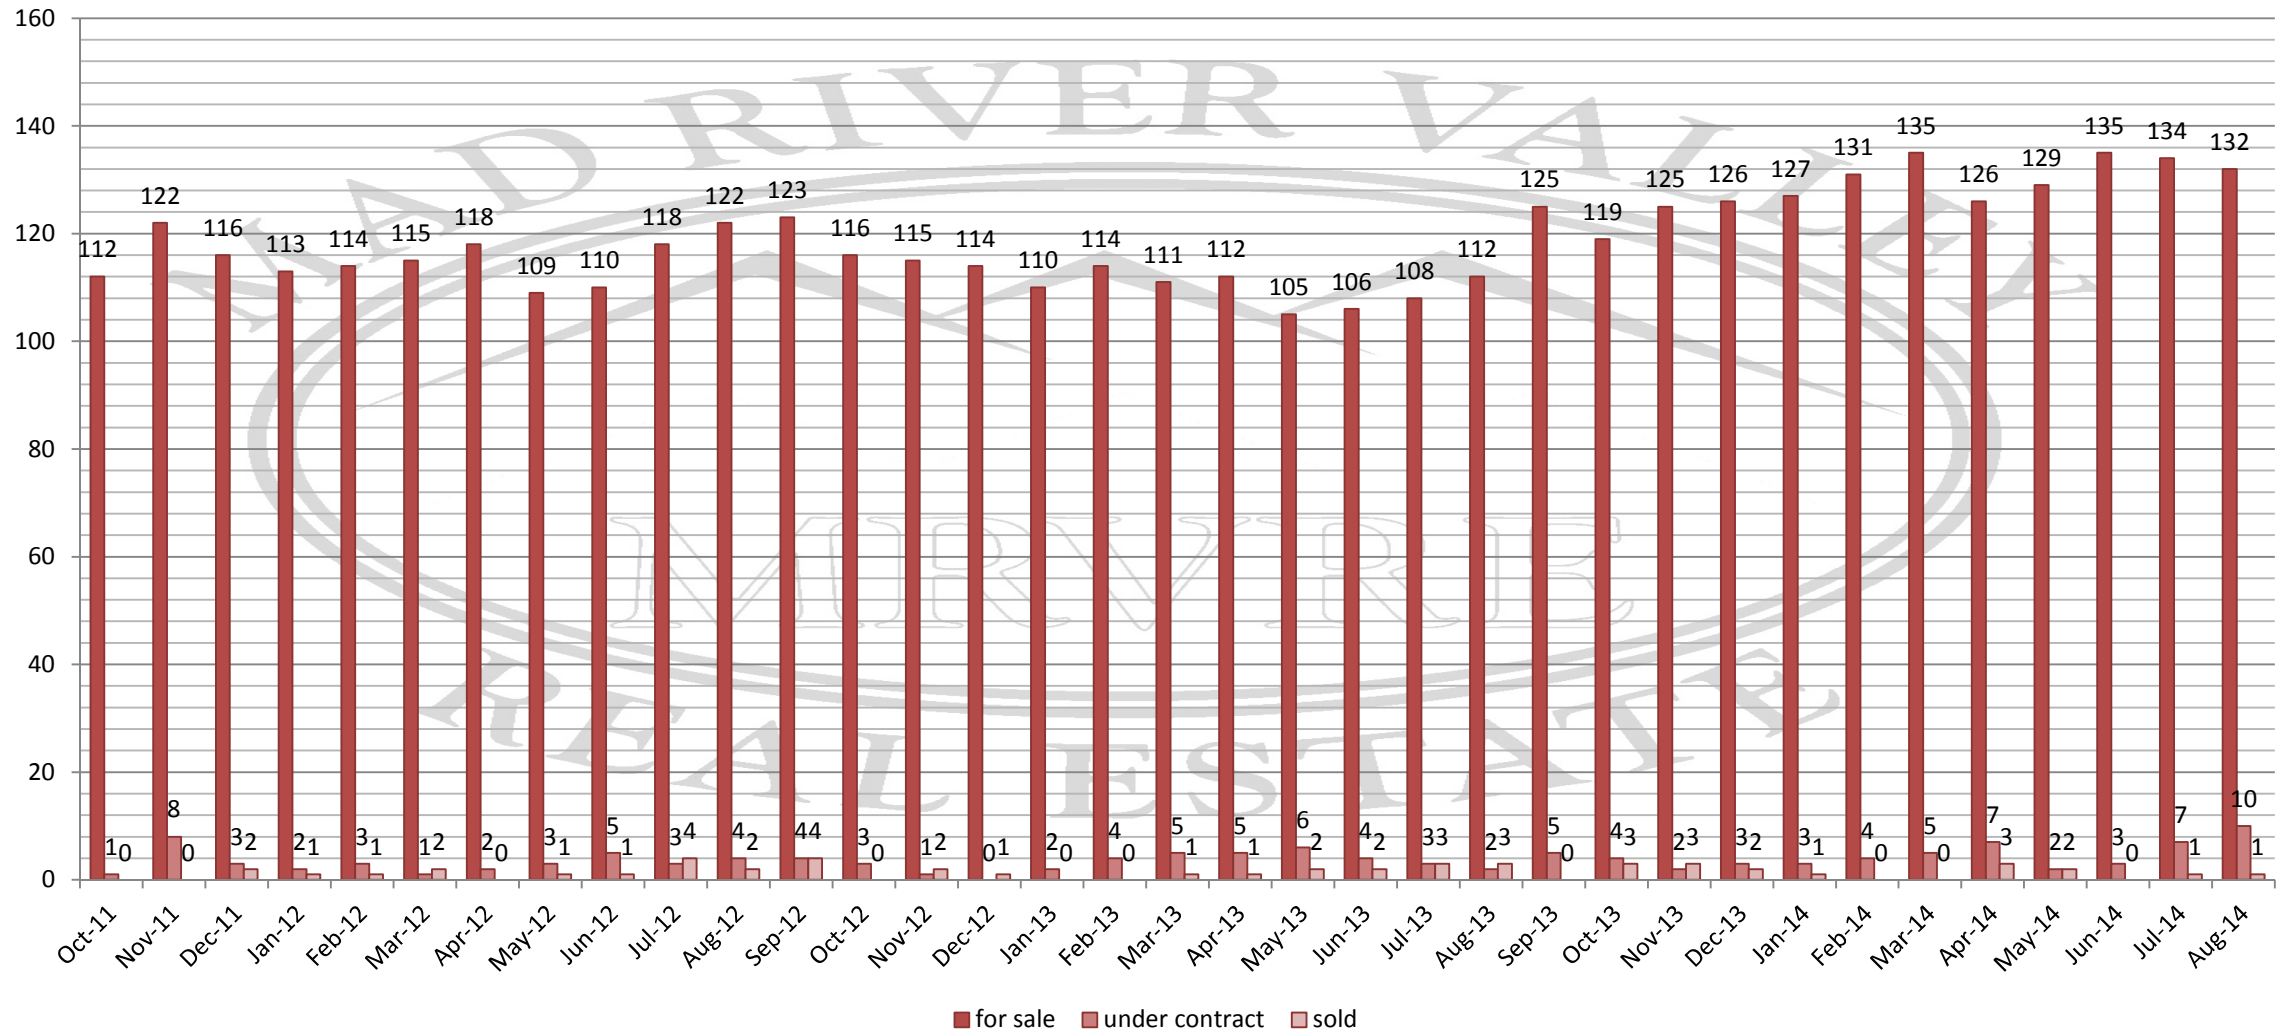

Mad River Valley Land

Statistics were taken on the last day of the month from the Northern New England Real Estate Network.
 The towns of Fayston, Moretown, Waitsfield and Warren were included.