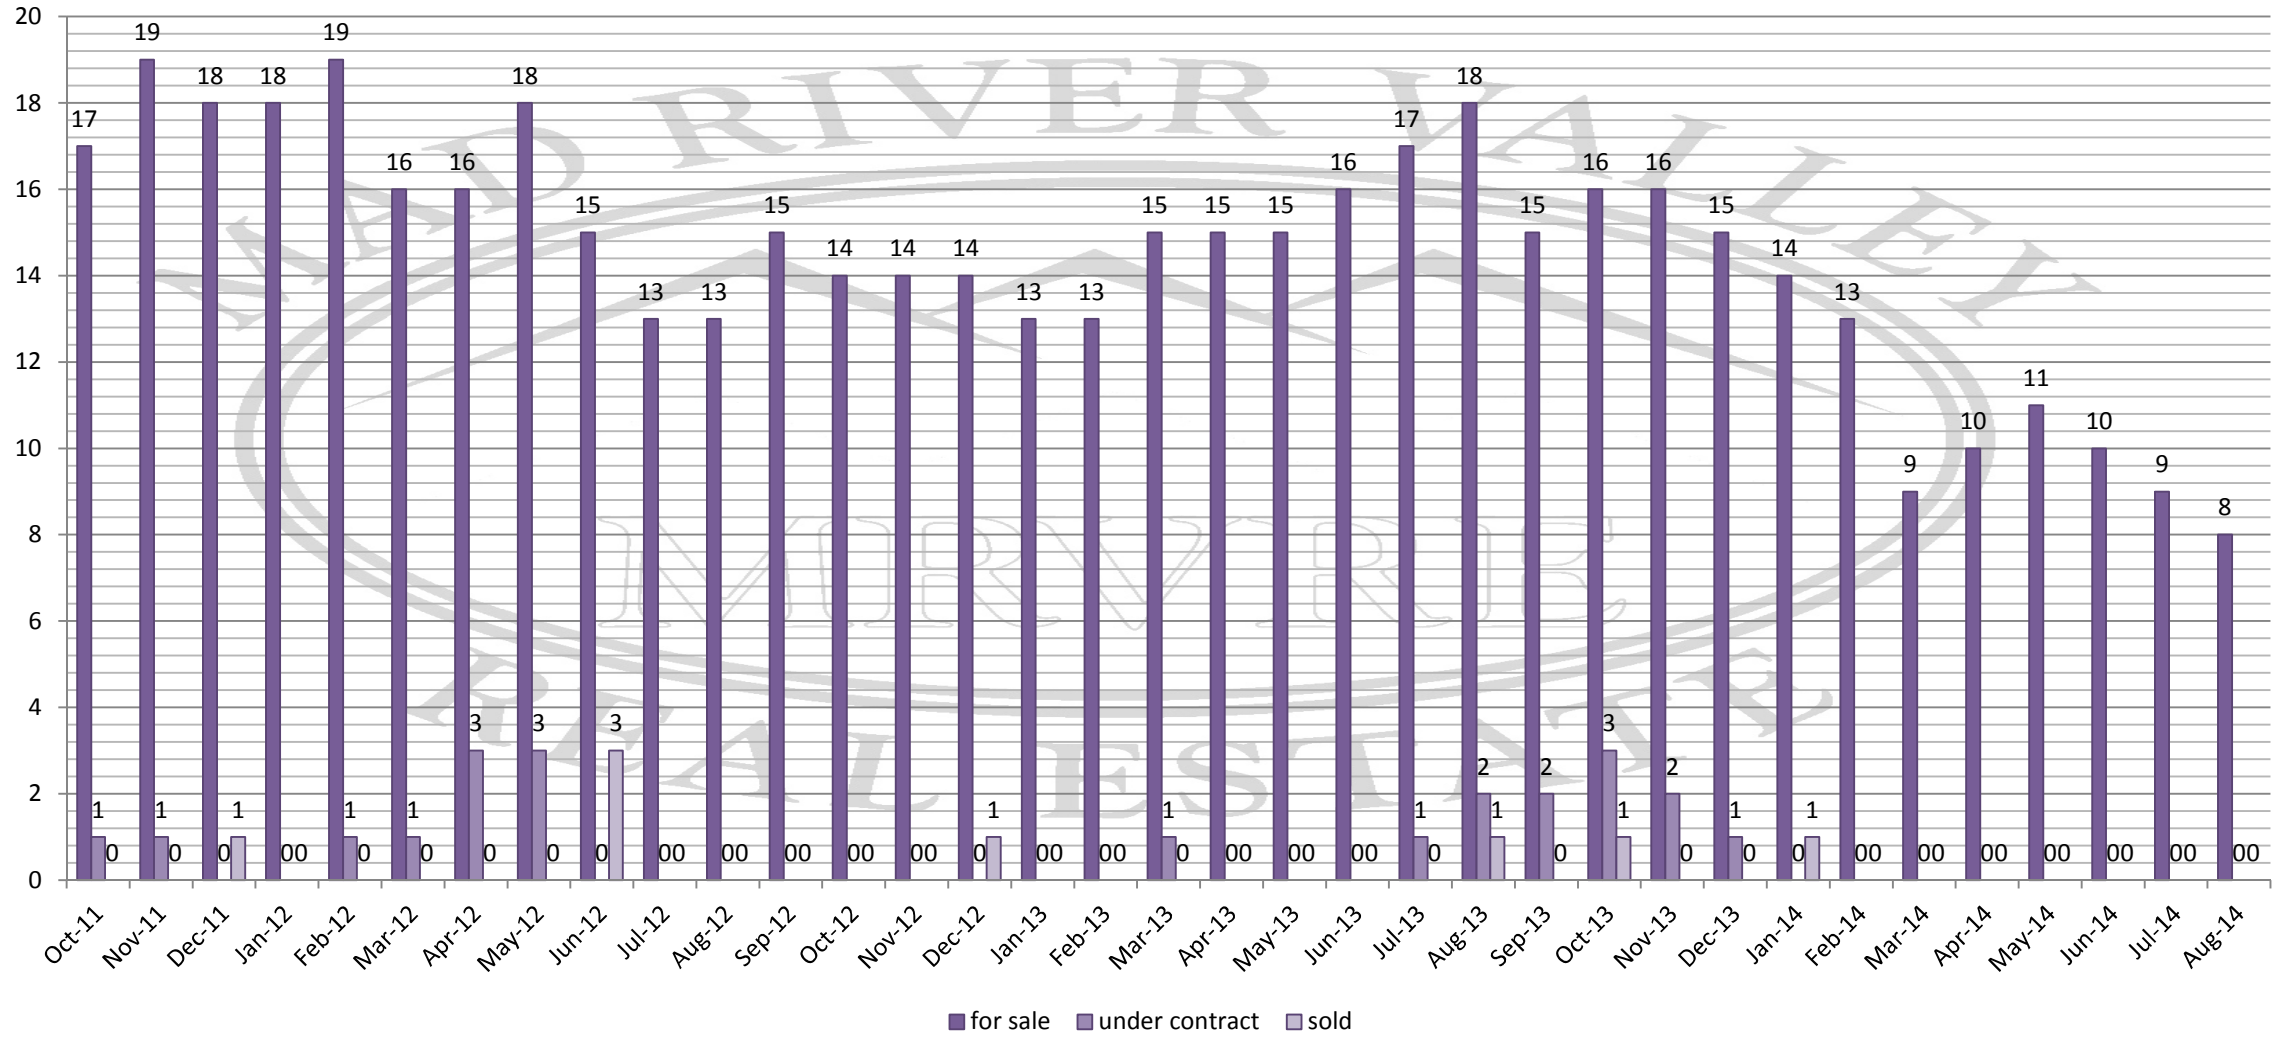

Mad River Valley Commercial Property

Statistics were taken on the last day of the month from the Northern New England Real Estate Network.
 The towns of Fayston, Moretown, Waitsfield and Warren were included.